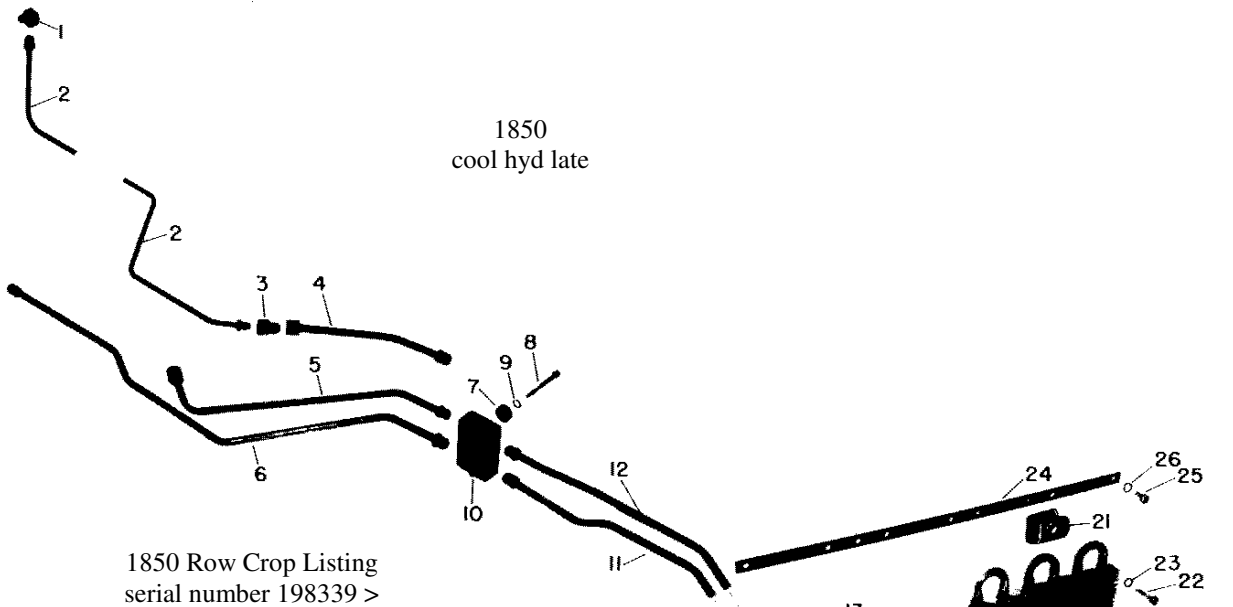

E-mail us your parts request along with your tractor serial number.

1850 cool hyd late

1850 Row Crop Listing
serial number 198339 >

5	165911A	Line - Power Steering
6	165912A	Line
10	165376AS	Valve Assm
11	165921A	Line RH - Gas
11	165919A	Line RH - Diesel
12	165922A	Line LH - Gas
12	165920A	Line LH - Diesel
13	157738A	Clamp
18	166182A	Hose RH
19	166197A	Hose LH
21	165411A	Clamp